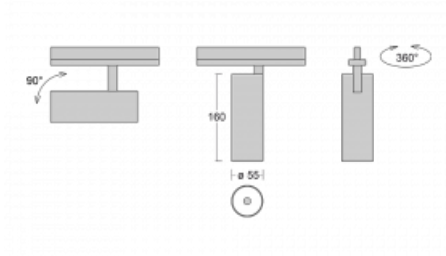

Luminaire

Vali55

178-100W-10GDE/930, W

Its dimensions make the Vali55 luminaire the smallest cylindrical luminaire in our product range. The luminaires feature 4 types of reflectors with various angles of luminosity, thanks to which it also provides a large variability of light outputs. Vali55 has a very subtle minimalist shape, so it fits into a lot of interiors, where it always looks discreet and unobtrusive. The Luminaire comes in a surface, pendant or semi-recessed version, which greatly increases their versatility of use. All of this makes them suitable for commercial premises, bars or hotels or even residential buildings.

Technical drawing

Type of installation	Recessed
Light distribution	Direct
Luminaire shape	Circular
Colour of the luminaires	White
Material	Aluminium
Lifetime	L80/B20 50 000 hours
Warranty	5 years
Description of luminaires	Luminaire semi-recessed
Dimensions	ø 55 mm × 160 mm
Light source	LED MODUL
DIR optical system	Reflector
Luminous flux*	1200 lm
Colour Temperature	3000 K warm white
Luminous efficacy	88 lm/W
MacAdam Light source	3
Colour rendering index	90
Beam angle	68°
Luminaire power input*	13.6 W
Connection of the luminaires	ON/OFF
Electrical voltage	220-240V
Frequency	50/60Hz