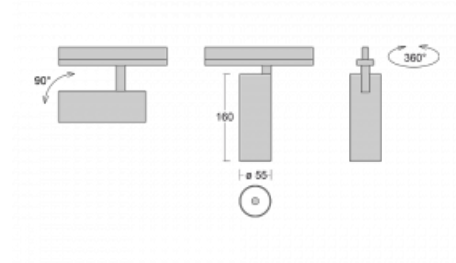

Luminaire

Vali55

178-100U-10GGE/940, W

Its dimensions make the Vali55 luminaire the smallest cylindrical luminaire in our product range. The luminaires feature 4 types of reflectors with various angles of luminosity, thanks to which it also provides a large variability of light outputs. Vali55 has a very subtle minimalist shape, so it fits into a lot of interiors, where it always looks discreet and unobtrusive. The Luminaire comes in a surface, pendant or semi-recessed version, which greatly increases their versatility of use. All of this makes them suitable for commercial premises, bars or hotels or even residential buildings.

Technical drawing

Type of installation	Recessed
Light distribution	Direct
Luminaire shape	Circular
Colour of the luminaires	White
Material	Aluminium
Lifetime	L80/B20 50 000 hours
Warranty	5 years
Description of luminaires	Luminaire semi-recessed
Dimensions	ø 55 mm × 160 mm
Light source	LED MODUL
DIR optical system	Reflector
Luminous flux*	1750 lm
Colour Temperature	4000 K cool white
Luminous efficacy	88 lm/W
MacAdam Light source	3
Colour rendering index	90
Beam angle	27°
Luminaire power input*	20 W
Connection of the luminaires	ON/OFF
Electrical voltage	220-240V
Frequency	50/60Hz