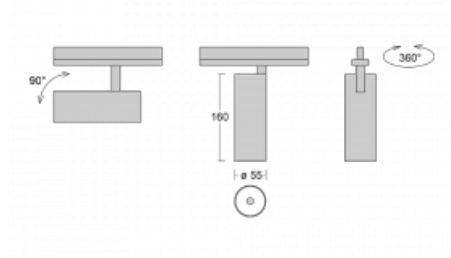

# Vali55

178-100U-10GGE/940, S

Its dimensions make the Vali55 luminaire the smallest cylindrical luminaire in our product range. The luminaires feature 4 types of reflectors with various angles of luminosity, thanks to which it also provides a large variability of light outputs. Vali55 has a very subtle minimalist shape, so it fits into a lot of interiors, where it always looks discreet and unobtrusive. The Luminaire comes in a surface, pendant or semi-recessed version, which greatly increases their versatility of use. All of this makes them suitable for commercial premises, bars or hotels or even residential buildings.

## Technical drawing

Type of installation	Recessed
Light distribution	Direct
Luminaire shape	Circular
Colour of the luminaires	Silver
Material	Aluminium
Lifetime	L80/B20 50 000 hours
Warranty	5 years
Description of luminaires	Luminaire semi-recessed
Dimensions	ø 55 mm × 160 mm
Light source	LED MODUL
Type of optical system	Reflector
Luminous flux*	1750 lm
Colour Temperature	4000 K cool white
Luminous efficacy	88 lm/W
MacAdam Light source	3
Colour rendering index	90
Beam angle	27°