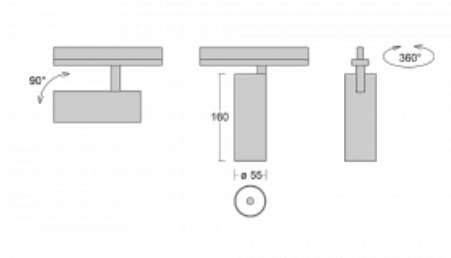

Luminaire

Vali55

178-100U-10GGD/940, S

Its dimensions make the Vali55 luminaire the smallest cylindrical luminaire in our product range. The luminaires feature 4 types of reflectors with various angles of luminosity, thanks to which it also provides a large variability of light outputs. Vali55 has a very subtle minimalist shape, so it fits into a lot of interiors, where it always looks discreet and unobtrusive. The Luminaire comes in a surface, pendant or semi-recessed version, which greatly increases their versatility of use. All of this makes them suitable for commercial premises, bars or hotels or even residential buildings.

Technical drawing

Type of installation	Recessed
Light distribution	Direct
Luminaire shape	Circular
Colour of the luminaires	Silver
Material	Aluminium
Lifetime	L80/B20 50 000 hours
Warranty	5 years
Description of luminaires	Luminaire semi-recessed
Dimensions	ø 55 mm × 160 mm
Light source	LED MODUL
Type of optical system	Reflector
Luminous flux*	1750 lm
Colour Temperature	4000 K cool white
Luminous efficacy	88 lm/W
MacAdam Light source	3
Colour rendering index	90
Beam angle	27°