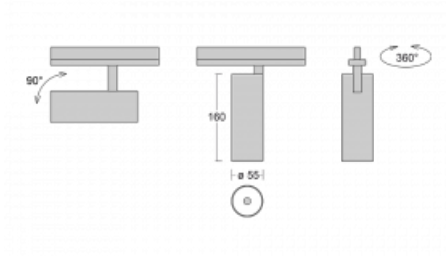

# Vali55

178-100U-10GDD/930, W

Its dimensions make the Vali55 luminaire the smallest cylindrical luminaire in our product range. The luminaires feature 4 types of reflectors with various angles of luminosity, thanks to which it also provides a large variability of light outputs. Vali55 has a very subtle minimalist shape, so it fits into a lot of interiors, where it always looks discreet and unobtrusive. The Luminaire comes in a surface, pendant or semi-recessed version, which greatly increases their versatility of use. All of this makes them suitable for commercial premises, bars or hotels or even residential buildings.

## Technical drawing

Type of installation	Recessed
Light distribution	Direct
Luminaire shape	Circular
Colour of the luminaires	White
Material	Aluminium
Lifetime	L80/B20 50 000 hours
Warranty	5 years
Description of luminaires	Luminaire semi-recessed
Dimensions	ø 55 mm × 160 mm
Light source	LED MODUL
DIR optical system	Reflector
Luminous flux*	1200 lm
Colour Temperature	3000 K warm white
Luminous efficacy	88 lm/W
MacAdam Light source	3
Colour rendering index	90
Beam angle	27°
Luminaire power input*	13.6 W
Connection of the luminaires	DALI
Electrical voltage	220-240V
Frequency	50/60Hz