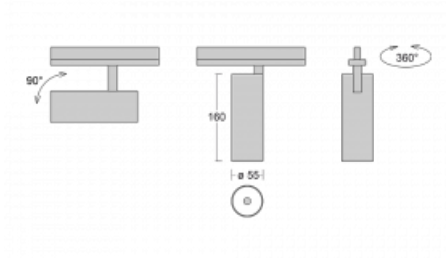

Luminaire

Vali55

178-100U-10GDD/930, W

Its dimensions make the Vali55 luminaire the smallest cylindrical luminaire in our product range. The luminaires feature 4 types of reflectors with various angles of luminosity, thanks to which it also provides a large variability of light outputs. Vali55 has a very subtle minimalist shape, so it fits into a lot of interiors, where it always looks discreet and unobtrusive. The Luminaire comes in a surface, pendant or semi-recessed version, which greatly increases their versatility of use. All of this makes them suitable for commercial premises, bars or hotels or even residential buildings.

Technical drawing

Type of installation	Recessed
Light distribution	Direct
Luminaire shape	Circular
Colour of the luminaires	White
Material	Aluminium
Lifetime	L80/B20 50 000 hours
Warranty	5 years
Description of luminaires	Luminaire semi-recessed
Dimensions	ø 55 mm × 160 mm
Light source	LED MODUL
Type of optical system	Reflector
Luminous flux*	1200 lm
Colour Temperature	3000 K warm white
Luminous efficacy	88 lm/W
MacAdam Light source	3
Colour rendering index	90
Beam angle	27°