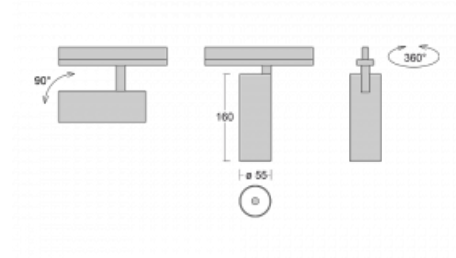

# Vali55

178-100U-10GDD/930, S

Its dimensions make the Vali55 luminaire the smallest cylindrical luminaire in our product range. The luminaires feature 4 types of reflectors with various angles of luminosity, thanks to which it also provides a large variability of light outputs. Vali55 has a very subtle minimalist shape, so it fits into a lot of interiors, where it always looks discreet and unobtrusive. The Luminaire comes in a surface, pendant or semi-recessed version, which greatly increases their versatility of use. All of this makes them suitable for commercial premises, bars or hotels or even residential buildings.

## Technical drawing

Type of installation	Recessed
Light distribution	Direct
Luminaire shape	Circular
Colour of the luminaires	Silver
Material	Aluminium
Lifetime	L80/B20 50 000 hours
Warranty	5 years
Description of luminaires	Luminaire semi-recessed
Dimensions	ø 55 mm × 160 mm
Light source	LED MODUL
Type of optical system	Reflector
Luminous flux*	1200 lm
Colour Temperature	3000 K warm white
Luminous efficacy	88 lm/W
MacAdam Light source	3
Colour rendering index	90
Beam angle	27°