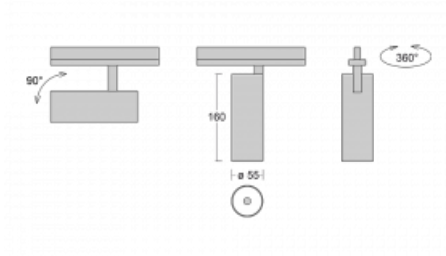

Luminaire

Vali55

178-100S-10GGE/940, W

Its dimensions make the Vali55 luminaire the smallest cylindrical luminaire in our product range. The luminaires feature 4 types of reflectors with various angles of luminosity, thanks to which it also provides a large variability of light outputs. Vali55 has a very subtle minimalist shape, so it fits into a lot of interiors, where it always looks discreet and unobtrusive. The Luminaire comes in a surface, pendant or semi-recessed version, which greatly increases their versatility of use. All of this makes them suitable for commercial premises, bars or hotels or even residential buildings.

Technical drawing

Type of installation	Recessed
Light distribution	Direct
Luminaire shape	Circular
Colour of the luminaires	White
Material	Aluminium
Lifetime	L80/B20 50 000 hours
Warranty	5 years
Description of luminaires	Luminaire semi-recessed
Dimensions	ø 55 mm × 160 mm
Light source	LED MODUL
DIR optical system	Reflector
Luminous flux*	1750 lm
Colour Temperature	4000 K cool white
Luminous efficacy	88 lm/W
MacAdam Light source	3
Colour rendering index	90
Beam angle	17°
Luminaire power input*	20 W
Connection of the luminaires	ON/OFF
Electrical voltage	220-240V
Frequency	50/60Hz