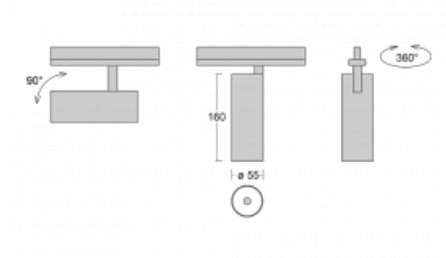

# Vali55

178-100S-10GGE/930, W

Its dimensions make the Vali55 luminaire the smallest cylindrical luminaire in our product range. The luminaires feature 4 types of reflectors with various angles of luminosity, thanks to which it also provides a large variability of light outputs. Vali55 has a very subtle minimalist shape, so it fits into a lot of interiors, where it always looks discreet and unobtrusive. The Luminaire comes in a surface, pendant or semi-recessed version, which greatly increases their versatility of use. All of this makes them suitable for commercial premises, bars or hotels or even residential buildings.

## Technical drawing

Type of installation	Recessed
Light distribution	Direct
Luminaire shape	Circular
Colour of the luminaires	White
Material	Aluminium
Lifetime	L80/B20 50 000 hours
Warranty	5 years
Description of luminaires	Luminaire semi-recessed
Dimensions	ø 55 mm × 160 mm
Light source	LED MODUL
Type of optical system	Reflector
Luminous flux*	1650 lm
Colour Temperature	3000 K warm white
Luminous efficacy	83 lm/W
MacAdam Light source	3
Colour rendering index	90
Beam angle	17°