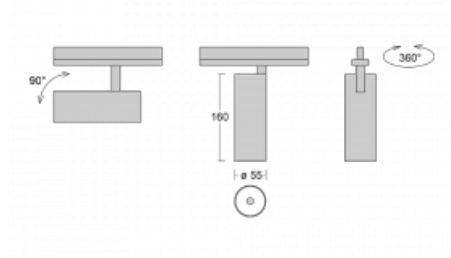

# Vali55

178-100S-10GGD/940, W

Its dimensions make the Vali55 luminaire the smallest cylindrical luminaire in our product range. The luminaires feature 4 types of reflectors with various angles of luminosity, thanks to which it also provides a large variability of light outputs. Vali55 has a very subtle minimalist shape, so it fits into a lot of interiors, where it always looks discreet and unobtrusive. The Luminaire comes in a surface, pendant or semi-recessed version, which greatly increases their versatility of use. All of this makes them suitable for commercial premises, bars or hotels or even residential buildings.

## Technical drawing

Type of installation	Recessed
Light distribution	Direct
Luminaire shape	Circular
Colour of the luminaires	White
Material	Aluminium
Lifetime	L80/B20 50 000 hours
Warranty	5 years
Description of luminaires	Luminaire semi-recessed
Dimensions	ø 55 mm × 160 mm
Light source	LED MODUL
Type of optical system	Reflector
Luminous flux*	1750 lm
Colour Temperature	4000 K cool white
Luminous efficacy	88 lm/W
MacAdam Light source	3
Colour rendering index	90
Beam angle	17°