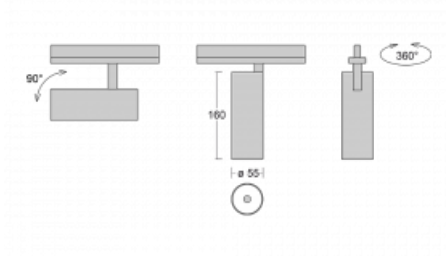

Luminaire

Vali55

178-100S-10GGD/930, W

Its dimensions make the Vali55 luminaire the smallest cylindrical luminaire in our product range. The luminaires feature 4 types of reflectors with various angles of luminosity, thanks to which it also provides a large variability of light outputs. Vali55 has a very subtle minimalist shape, so it fits into a lot of interiors, where it always looks discreet and unobtrusive. The Luminaire comes in a surface, pendant or semi-recessed version, which greatly increases their versatility of use. All of this makes them suitable for commercial premises, bars or hotels or even residential buildings.

Technical drawing

Type of installation	Recessed
Light distribution	Direct
Luminaire shape	Circular
Colour of the luminaires	White
Material	Aluminium
Lifetime	L80/B20 50 000 hours
Warranty	5 years
Description of luminaires	Luminaire semi-recessed
Dimensions	ø 55 mm × 160 mm
Light source	LED MODUL
Type of optical system	Reflector
Luminous flux*	1650 lm
Colour Temperature	3000 K warm white
Luminous efficacy	83 lm/W
MacAdam Light source	3
Colour rendering index	90
Beam angle	17°