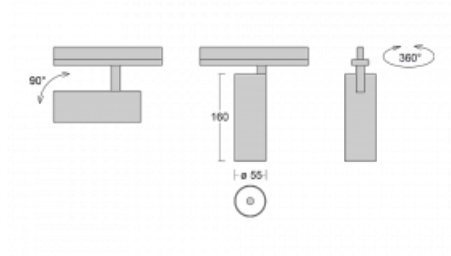

Luminaire

Vali55

178-100S-10GGD/930, W

Its dimensions make the Vali55 luminaire the smallest cylindrical luminaire in our product range. The luminaires feature 4 types of reflectors with various angles of luminosity, thanks to which it also provides a large variability of light outputs. Vali55 has a very subtle minimalist shape, so it fits into a lot of interiors, where it always looks discreet and unobtrusive. The Luminaire comes in a surface, pendant or semi-recessed version, which greatly increases their versatility of use. All of this makes them suitable for commercial premises, bars or hotels or even residential buildings.

Technical drawing

Type of installation	Recessed
Light distribution	Direct
Luminaire shape	Circular
Colour of the luminaires	White
Material	Aluminium
Lifetime	L80/B20 50 000 hours
Warranty	5 years
Description of luminaires	Luminaire semi-recessed
Dimensions	ø 55 mm × 160 mm
Light source	LED MODUL
DIR optical system	Reflector
Luminous flux*	1650 lm
Colour Temperature	3000 K warm white
Luminous efficacy	83 lm/W
MacAdam Light source	3
Colour rendering index	90
Beam angle	17°
Luminaire power input*	20 W
Connection of the luminaires	DALI
Electrical voltage	220-240V
Frequency	50/60Hz