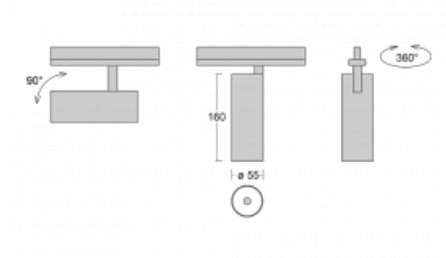

Luminaire

Vali55

178-100S-10GGD/930, B

Its dimensions make the Vali55 luminaire the smallest cylindrical luminaire in our product range. The luminaires feature 4 types of reflectors with various angles of luminosity, thanks to which it also provides a large variability of light outputs. Vali55 has a very subtle minimalist shape, so it fits into a lot of interiors, where it always looks discreet and unobtrusive. The Luminaire comes in a surface, pendant or semi-recessed version, which greatly increases their versatility of use. All of this makes them suitable for commercial premises, bars or hotels or even residential buildings.

Technical drawing

Type of installation	Recessed
Light distribution	Direct
Luminaire shape	Circular
Colour of the luminaires	Black
Material	Aluminium
Lifetime	L80/B20 50 000 hours
Warranty	5 years
Description of luminaires	Luminaire semi-recessed
Dimensions	ø 55 mm × 160 mm
Light source	LED MODUL
Type of optical system	Reflector
Luminous flux*	1650 lm
Colour Temperature	3000 K warm white
Luminous efficacy	83 lm/W
MacAdam Light source	3
Colour rendering index	90
Beam angle	17°