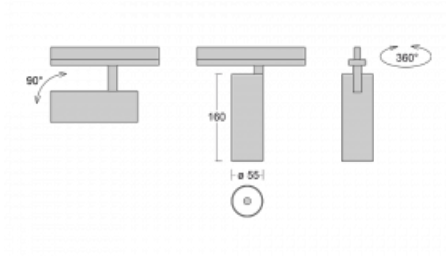

# Vali55

**178-100S-10GDE/940, W**

Its dimensions make the Vali55 luminaire the smallest cylindrical luminaire in our product range. The luminaires feature 4 types of reflectors with various angles of luminosity, thanks to which it also provides a large variability of light outputs. Vali55 has a very subtle minimalist shape, so it fits into a lot of interiors, where it always looks discreet and unobtrusive. The Luminaire comes in a surface, pendant or semi-recessed version, which greatly increases their versatility of use. All of this makes them suitable for commercial premises, bars or hotels or even residential buildings.

**Technical drawing**

Type of installation	Recessed
Light distribution	Direct
Luminaire shape	Circular
Colour of the luminaires	White
Material	Aluminium
Lifetime	L80/B20 50 000 hours
Warranty	5 years
Description of luminaires	Luminaire semi-recessed
Dimensions	ø 55 mm × 160 mm
Light source	LED MODUL
DIR optical system	Reflector
Luminous flux*	1250 lm
Colour Temperature	4000 K cool white
Luminous efficacy	92 lm/W
MacAdam Light source	3
Colour rendering index	90
Beam angle	17°
Luminaire power input*	13.6 W
Connection of the luminaires	ON/OFF
Electrical voltage	220-240V
Frequency	50/60Hz