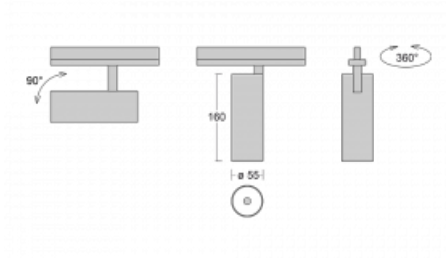

Luminaire

Vali55

178-100S-10GDE/930, W

Its dimensions make the Vali55 luminaire the smallest cylindrical luminaire in our product range. The luminaires feature 4 types of reflectors with various angles of luminosity, thanks to which it also provides a large variability of light outputs. Vali55 has a very subtle minimalist shape, so it fits into a lot of interiors, where it always looks discreet and unobtrusive. The Luminaire comes in a surface, pendant or semi-recessed version, which greatly increases their versatility of use. All of this makes them suitable for commercial premises, bars or hotels or even residential buildings.

Technical drawing

Type of installation	Recessed
Light distribution	Direct
Luminaire shape	Circular
Colour of the luminaires	White
Material	Aluminium
Lifetime	L80/B20 50 000 hours
Warranty	5 years
Description of luminaires	Luminaire semi-recessed
Dimensions	ø 55 mm × 160 mm
Weight	0.64 kg
Light source	LED MODUL
DIR optical system	Reflector
Luminous flux*	1200 lm
Colour Temperature	3000 K warm white
Luminous efficacy	88 lm/W
MacAdam Light source	3
Colour rendering index	90
Beam angle	17°