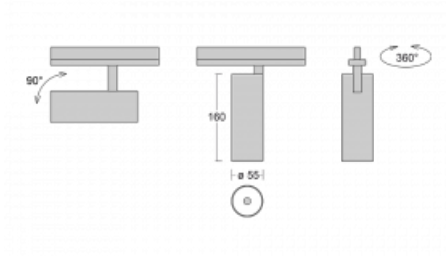

Luminaire

Vali55

178-100S-10GDD/930, W

Its dimensions make the Vali55 luminaire the smallest cylindrical luminaire in our product range. The luminaires feature 4 types of reflectors with various angles of luminosity, thanks to which it also provides a large variability of light outputs. Vali55 has a very subtle minimalist shape, so it fits into a lot of interiors, where it always looks discreet and unobtrusive. The Luminaire comes in a surface, pendant or semi-recessed version, which greatly increases their versatility of use. All of this makes them suitable for commercial premises, bars or hotels or even residential buildings.

Technical drawing

Type of installation	Recessed
Light distribution	Direct
Luminaire shape	Circular
Colour of the luminaires	White
Material	Aluminium
Lifetime	L80/B20 50 000 hours
Warranty	5 years
Description of luminaires	Luminaire semi-recessed
Dimensions	ø 55 mm × 160 mm
Light source	LED MODUL
DIR optical system	Reflector
Luminous flux*	1200 lm
Colour Temperature	3000 K warm white
Luminous efficacy	88 lm/W
MacAdam Light source	3
Colour rendering index	90
Beam angle	17°
Luminaire power input*	13.6 W
Connection of the luminaires	DALI
Electrical voltage	220-240V
Frequency	50/60Hz