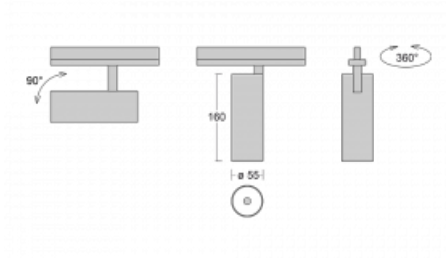

Luminaire

Vali55

178-100S-10GDD/930, S

Its dimensions make the Vali55 luminaire the smallest cylindrical luminaire in our product range. The luminaires feature 4 types of reflectors with various angles of luminosity, thanks to which it also provides a large variability of light outputs. Vali55 has a very subtle minimalist shape, so it fits into a lot of interiors, where it always looks discreet and unobtrusive. The Luminaire comes in a surface, pendant or semi-recessed version, which greatly increases their versatility of use. All of this makes them suitable for commercial premises, bars or hotels or even residential buildings.

Technical drawing

Type of installation	Recessed
Light distribution	Direct
Luminaire shape	Circular
Colour of the luminaires	Silver
Material	Aluminium
Lifetime	L80/B20 50 000 hours
Warranty	5 years
Description of luminaires	Luminaire semi-recessed
Dimensions	ø 55 mm × 160 mm
Light source	LED MODUL
Type of optical system	Reflector
Luminous flux*	1200 lm
Colour Temperature	3000 K warm white
Luminous efficacy	88 lm/W
MacAdam Light source	3
Colour rendering index	90
Beam angle	17°