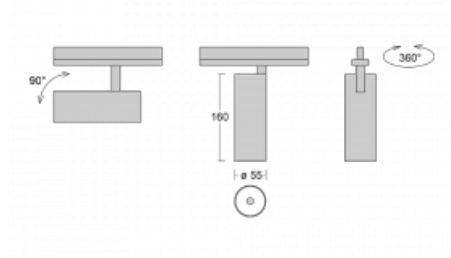

# Vali55

178-100F-10GGE/940, S

Its dimensions make the Vali55 luminaire the smallest cylindrical luminaire in our product range. The luminaires feature 4 types of reflectors with various angles of luminosity, thanks to which it also provides a large variability of light outputs. Vali55 has a very subtle minimalist shape, so it fits into a lot of interiors, where it always looks discreet and unobtrusive. The Luminaire comes in a surface, pendant or semi-recessed version, which greatly increases their versatility of use. All of this makes them suitable for commercial premises, bars or hotels or even residential buildings.

## Technical drawing

Type of installation	Recessed
Light distribution	Direct
Luminaire shape	Circular
Colour of the luminaires	Silver
Material	Aluminium
Lifetime	L80/B20 50 000 hours
Warranty	5 years
Description of luminaires	Luminaire semi-recessed
Dimensions	ø 55 mm × 160 mm
Weight	0.62 kg
Light source	LED MODUL
Type of optical system	Reflector
Luminous flux*	1750 lm
Colour Temperature	4000 K cool white
Luminous efficacy	88 lm/W
MacAdam Light source	3
Colour rendering index	90
Beam angle	45°