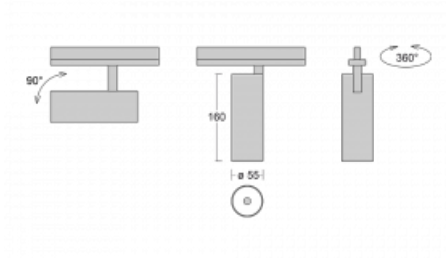

Luminaire

Vali55

178-100F-10GGE/930, W

Its dimensions make the Vali55 luminaire the smallest cylindrical luminaire in our product range. The luminaires feature 4 types of reflectors with various angles of luminosity, thanks to which it also provides a large variability of light outputs. Vali55 has a very subtle minimalist shape, so it fits into a lot of interiors, where it always looks discreet and unobtrusive. The Luminaire comes in a surface, pendant or semi-recessed version, which greatly increases their versatility of use. All of this makes them suitable for commercial premises, bars or hotels or even residential buildings.

Technical drawing

Type of installation	Recessed
Light distribution	Direct
Luminaire shape	Circular
Colour of the luminaires	White
Material	Aluminium
Lifetime	L80/B20 50 000 hours
Warranty	5 years
Description of luminaires	Luminaire semi-recessed
Dimensions	ø 55 mm × 160 mm
Light source	LED MODUL
Type of optical system	Reflector
Luminous flux*	1650 lm
Colour Temperature	3000 K warm white
Luminous efficacy	83 lm/W
MacAdam Light source	3
Colour rendering index	90
Beam angle	45°