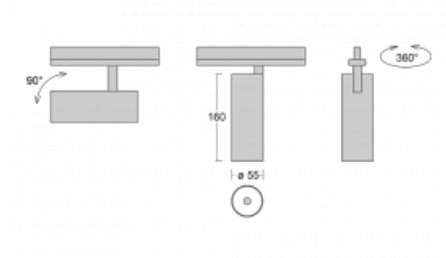

# Vali55

178-100F-10GGD/930, B

Its dimensions make the Vali55 luminaire the smallest cylindrical luminaire in our product range. The luminaires feature 4 types of reflectors with various angles of luminosity, thanks to which it also provides a large variability of light outputs. Vali55 has a very subtle minimalist shape, so it fits into a lot of interiors, where it always looks discreet and unobtrusive. The Luminaire comes in a surface, pendant or semi-recessed version, which greatly increases their versatility of use. All of this makes them suitable for commercial premises, bars or hotels or even residential buildings.

## Technical drawing

Type of installation	Recessed
Light distribution	Direct
Luminaire shape	Circular
Colour of the luminaires	Black
Material	Aluminium
Lifetime	L80/B20 50 000 hours
Warranty	5 years
Description of luminaires	Luminaire semi-recessed
Dimensions	ø 55 mm × 160 mm
Light source	LED MODUL
Type of optical system	Reflector
Luminous flux*	1650 lm
Colour Temperature	3000 K warm white
Luminous efficacy	83 lm/W
MacAdam Light source	3
Colour rendering index	90
Beam angle	45°