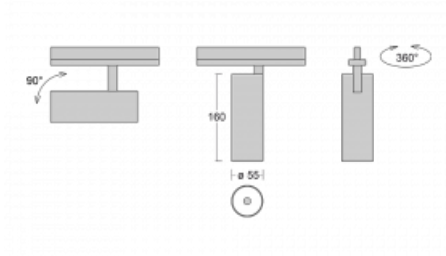

# Vali55

178-100F-10GDE/940, S

Its dimensions make the Vali55 luminaire the smallest cylindrical luminaire in our product range. The luminaires feature 4 types of reflectors with various angles of luminosity, thanks to which it also provides a large variability of light outputs. Vali55 has a very subtle minimalist shape, so it fits into a lot of interiors, where it always looks discreet and unobtrusive. The Luminaire comes in a surface, pendant or semi-recessed version, which greatly increases their versatility of use. All of this makes them suitable for commercial premises, bars or hotels or even residential buildings.

## Technical drawing

Type of installation	Recessed
Light distribution	Direct
Luminaire shape	Circular
Colour of the luminaires	Silver
Material	Aluminium
Lifetime	L80/B20 50 000 hours
Warranty	5 years
Description of luminaires	Luminaire semi-recessed
Dimensions	ø 55 mm × 160 mm
Light source	LED MODUL
Type of optical system	Reflector
Luminous flux*	1250 lm
Colour Temperature	4000 K cool white
Luminous efficacy	92 lm/W
MacAdam Light source	3
Colour rendering index	90
Beam angle	45°