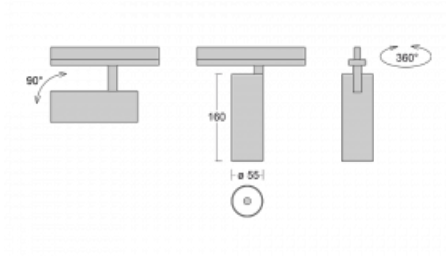

# Vali55

178-100F-10GDE/930, W

Its dimensions make the Vali55 luminaire the smallest cylindrical luminaire in our product range. The luminaires feature 4 types of reflectors with various angles of luminosity, thanks to which it also provides a large variability of light outputs. Vali55 has a very subtle minimalist shape, so it fits into a lot of interiors, where it always looks discreet and unobtrusive. The Luminaire comes in a surface, pendant or semi-recessed version, which greatly increases their versatility of use. All of this makes them suitable for commercial premises, bars or hotels or even residential buildings.

## Technical drawing

Type of installation	Recessed
Light distribution	Direct
Luminaire shape	Circular
Colour of the luminaires	White
Material	Aluminium
Lifetime	L80/B20 50 000 hours
Warranty	5 years
Description of luminaires	Luminaire semi-recessed
Dimensions	ø 55 mm × 160 mm
Weight	0.6 kg
Light source	LED MODUL
Type of optical system	Reflector
Luminous flux*	1200 lm
Colour Temperature	3000 K warm white
Luminous efficacy	88 lm/W
MacAdam Light source	3
Colour rendering index	90
Beam angle	45°