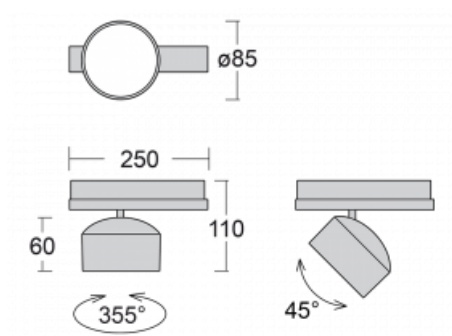

Luminaire

Drob-T

177-600W-10GGE/940, W

A dimmable, tilting track luminaire, whose shape is slightly reminiscent of headlights used on vintage cars. It features highbrightness LEDs with colour rendering of $Ra > 80$ or $Ra > 90$, transparent plexiglass or satin diffuser. The luminaires use adapters for the Global Track three-circuit tracks. Thanks to their minimalist design, they have lower luminous fluxes and are therefore more suitable for smaller shops with lower ceilings, such as drugstores or pharmacies. However, they can also be used in bars or less formal lobbies.

Technical drawing

Type of installation	3 circuit track
Light distribution	Direct
Luminaire shape	Circular
Colour of the luminaires	White
Material	Aluminium
Lifetime	L80/B20 50 000 hours
Warranty	5 years
Description of luminaires	Luminaire 3 circuit track
Dimensions	$\varnothing 85 \text{ mm} \times 110 \text{ mm}$
Weight	0.45 kg
Light source	LED MODUL
Type of optical system	Reflector
Luminous flux	2000 lm $\pm 10 \%$
Colour Temperature	4000 K cool white
Luminous efficacy	120 lm/W
MacAdam Light source	3
Colour rendering index	90
Beam angle	52°
UGR max. X=4H Y=8H, $\varrho=70,50,20$	19.5