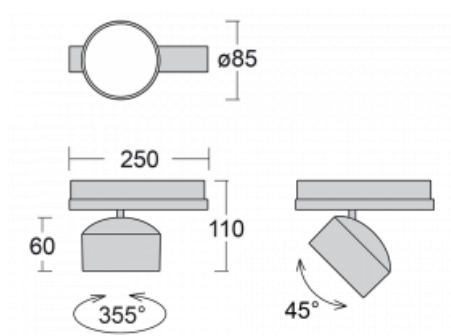

Luminaire

Drob-T

177-600W-10GGE/940, W

A dimmable, tilting track luminaire, whose shape is slightly reminiscent of headlights used on vintage cars. It features highbrightness LEDs with colour rendering of $Ra > 80$ or $Ra > 90$, transparent plexiglass or satin diffuser. The luminaires use adapters for the Global Track three-circuit tracks. Thanks to their minimalist design, they have lower luminous fluxes and are therefore more suitable for smaller shops with lower ceilings, such as drugstores or pharmacies. However, they can also be used in bars or less formal lobbies.

Technical drawing

Type of installation	3 circuit track
Light distribution	Direct
Luminaire shape	Circular
Colour of the luminaires	White
Material	Aluminium
Lifetime	L80/B20 50 000 hours
Warranty	5 years
Description of luminaires	Luminaire 3 circuit track
Dimensions	$\varnothing 85 \text{ mm} \times 110 \text{ mm}$
Weight	0.45 kg
Light source	LED MODUL
Type of optical system	Reflector
Luminous flux*	2000 lm
Colour Temperature	4000 K cool white
Luminous efficacy	120 lm/W
MacAdam Light source	3
Colour rendering index	90
Beam angle	52°
UGR max. X=4H Y=8H, $\varrho=70,50,20$	19.5