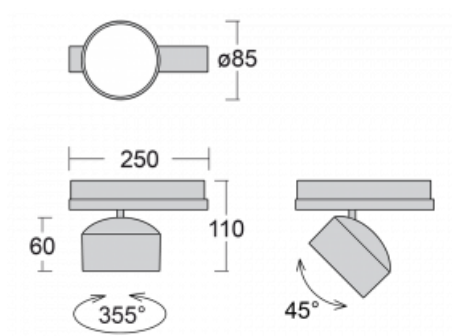

Luminaire

Drob-T

177-600W-10GGE/940, B

A dimmable, tilting track luminaire, whose shape is slightly reminiscent of headlights used on vintage cars. It features highbrightness LEDs with colour rendering of $Ra > 80$ or $Ra > 90$, transparent plexiglass or satin diffuser. The luminaires use adapters for the Global Track three-circuit tracks. Thanks to their minimalist design, they have lower luminous fluxes and are therefore more suitable for smaller shops with lower ceilings, such as drugstores or pharmacies. However, they can also be used in bars or less formal lobbies.

Technical drawing

Type of installation	3 circuit track
Light distribution	Direct
Luminaire shape	Circular
Colour of the luminaires	Black
Material	Aluminium
Lifetime	L80/B20 50 000 hours
Warranty	5 years
Description of luminaires	Luminaire 3 circuit track
Dimensions	ø 85 mm × 110 mm
Weight	0.45 kg
Light source	LED MODUL
Type of optical system	Reflector
Luminous flux*	2000 lm
Colour Temperature	4000 K cool white
Luminous efficacy	120 lm/W
MacAdam Light source	3
Colour rendering index	90
Beam angle	52°
UGR max. X=4H Y=8H, $\rho=70,50,20$	19.5