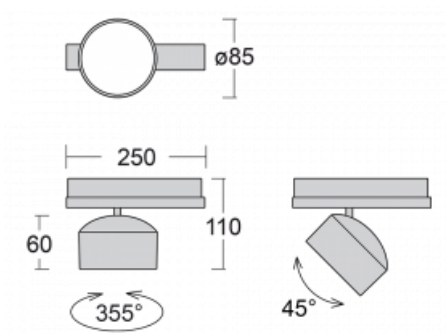

## Technical drawing

Type of installation	3 circuit track
Light distribution	Direct
Luminaire shape	Circular
Colour of the luminaires	Black
Material	Aluminium
Lifetime	L80/B20 50 000 hours
Warranty	5 years
Description of luminaires	Luminaire 3 circuit track
Dimensions	$\varnothing 85 \text{ mm} \times 110 \text{ mm}$
Weight	0.45 kg
Light source	LED MODUL
Type of optical system	Reflector
Luminous flux	2000 lm $\pm 10 \%$
Colour Temperature	4000 K cool white
Luminous efficacy	120 lm/W
MacAdam Light source	3
Colour rendering index	90
Beam angle	52°
UGR max. X=4H Y=8H, $\varrho=70,50,20$	19.5