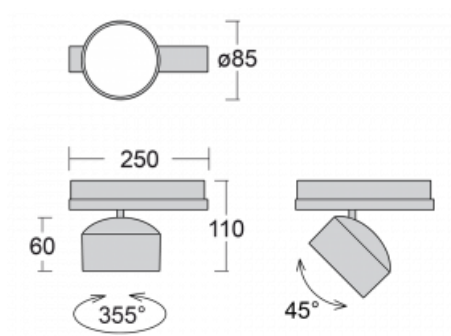

Luminaire

Drob-T

177-600W-10GGE/930, W

A dimmable, tilting track luminaire, whose shape is slightly reminiscent of headlights used on vintage cars. It features highbrightness LEDs with colour rendering of $Ra > 80$ or $Ra > 90$, transparent plexiglass or satin diffuser. The luminaires use adapters for the Global Track three-circuit tracks. Thanks to their minimalist design, they have lower luminous fluxes and are therefore more suitable for smaller shops with lower ceilings, such as drugstores or pharmacies. However, they can also be used in bars or less formal lobbies.

Technical drawing

Type of installation	3 circuit track
Light distribution	Direct
Luminaire shape	Circular
Colour of the luminaires	White
Material	Aluminium
Lifetime	L80/B20 50 000 hours
Warranty	5 years
Description of luminaires	Luminaire 3 circuit track
Dimensions	ø 85 mm × 110 mm
Weight	0.45 kg
Light source	LED MODUL
Type of optical system	Reflector
Luminous flux	1900 lm ± 10 %
Colour Temperature	3000 K warm white
Luminous efficacy	114 lm/W
MacAdam Light source	3
Colour rendering index	90
Beam angle	52°
UGR max. X=4H Y=8H, ρ=70,50,20	19.4