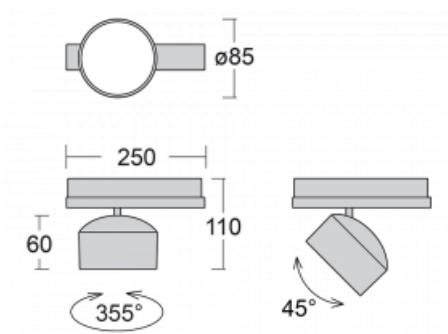

Luminaire

Drob-T

177-600W-10GGE/930, S

A dimmable, tilting track luminaire, whose shape is slightly reminiscent of headlights used on vintage cars. It features highbrightness LEDs with colour rendering of $Ra > 80$ or $Ra > 90$, transparent plexiglass or satin diffuser. The luminaires use adapters for the Global Track three-circuit tracks. Thanks to their minimalist design, they have lower luminous fluxes and are therefore more suitable for smaller shops with lower ceilings, such as drugstores or pharmacies. However, they can also be used in bars or less formal lobbies.

Technical drawing

Type of installation	3 circuit track
Light distribution	Direct
Luminaire shape	Circular
Colour of the luminaires	Silver
Material	Aluminium
Lifetime	L80/B20 50 000 hours
Warranty	5 years
Description of luminaires	Luminaire 3 circuit track
Dimensions	$\varnothing 85 \text{ mm} \times 110 \text{ mm}$
Weight	0.45 kg
Light source	LED MODUL
Type of optical system	Reflector
Luminous flux*	1900 lm
Colour Temperature	3000 K warm white
Luminous efficacy	114 lm/W
Colour rendering index	90
Beam angle	52°
UGR max. X=4H Y=8H, $\rho=70,50,20$	19.4