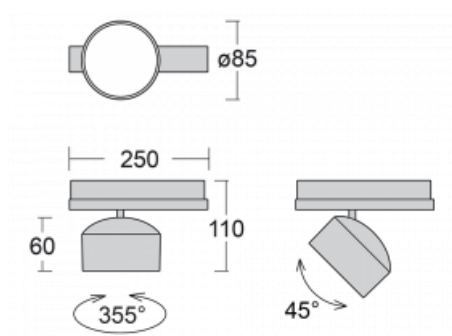

## Technical drawing

Type of installation	3 circuit track
Light distribution	Direct
Luminaire shape	Circular
Colour of the luminaires	Black
Material	Aluminium
Lifetime	L80/B20 50 000 hours
Warranty	5 years
Description of luminaires	Luminaire 3 circuit track
Dimensions	$\varnothing 85 \text{ mm} \times 110 \text{ mm}$
Weight	0.45 kg
Light source	LED MODUL
Type of optical system	Reflector
Luminous flux	1900 lm $\pm 10 \%$
Colour Temperature	3000 K warm white
Luminous efficacy	114 lm/W
MacAdam Light source	3
Colour rendering index	90
Beam angle	52°
UGR max. X=4H Y=8H, $\varrho=70,50,20$	19.4