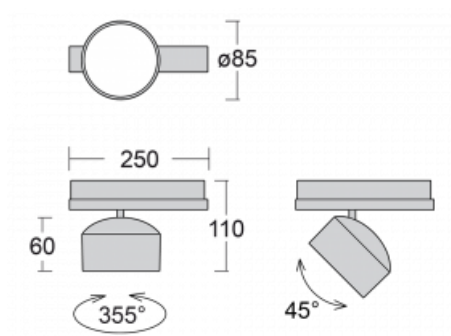

Luminaire

Drob-T

177-600W-10GGE/840, W

A dimmable, tilting track luminaire, whose shape is slightly reminiscent of headlights used on vintage cars. It features highbrightness LEDs with colour rendering of $Ra > 80$ or $Ra > 90$, transparent plexiglass or satin diffuser. The luminaires use adapters for the Global Track three-circuit tracks. Thanks to their minimalist design, they have lower luminous fluxes and are therefore more suitable for smaller shops with lower ceilings, such as drugstores or pharmacies. However, they can also be used in bars or less formal lobbies.

Technical drawing

Type of installation	3 circuit track
Light distribution	Direct
Luminaire shape	Circular
Colour of the luminaires	White
Material	Aluminium
Lifetime	L80/B20 50 000 hours
Warranty	5 years
Description of luminaires	Luminaire 3 circuit track
Dimensions	$\varnothing 85 \text{ mm} \times 110 \text{ mm}$
Weight	0.45 kg
Light source	LED MODUL
DIR optical system	Reflector
Luminous flux*	2300 lm
Colour Temperature	4000 K cool white
Luminous efficacy	138 lm/W
MacAdam Light source	3
Colour rendering index	80
Beam angle	52°
UGR max. X=4H Y=8H, $\rho=70,50,20$	20