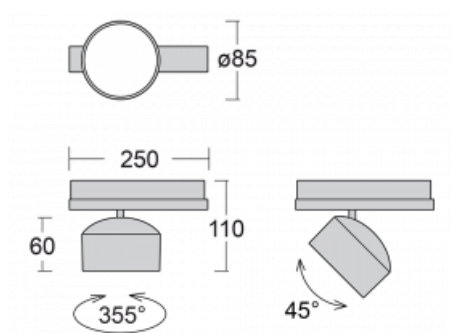

Technical drawing

Type of installation	3 circuit track
Light distribution	Direct
Luminaire shape	Circular
Colour of the luminaires	Silver
Material	Aluminium
Lifetime	L80/B20 50 000 hours
Warranty	5 years
Description of luminaires	Luminaire 3 circuit track
Dimensions	$\varnothing 85 \text{ mm} \times 110 \text{ mm}$
Weight	0.45 kg
Light source	LED MODUL
Type of optical system	Reflector
Luminous flux	2300 lm $\pm 10 \%$
Colour Temperature	4000 K cool white
Luminous efficacy	138 lm/W
Colour rendering index	80
Beam angle	52°
UGR max. X=4H Y=8H, $\rho=70,50,20$	20