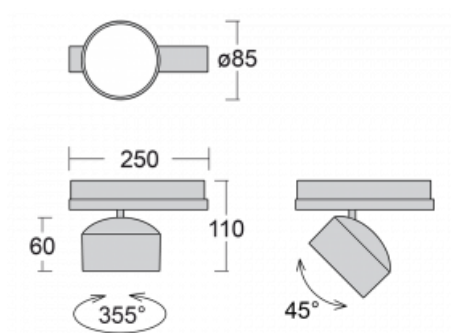

Technical drawing

Type of installation	3 circuit track
Light distribution	Direct
Luminaire shape	Circular
Colour of the luminaires	Black
Material	Aluminium
Lifetime	L80/B20 50 000 hours
Warranty	5 years
Description of luminaires	Luminaire 3 circuit track
Dimensions	$\varnothing 85 \text{ mm} \times 110 \text{ mm}$
Weight	0.45 kg
Light source	LED MODUL
Type of optical system	Reflector
Luminous flux*	2300 lm
Colour Temperature	4000 K cool white
Luminous efficacy	138 lm/W
MacAdam Light source	3
Colour rendering index	80
Beam angle	52°
UGR max. X=4H Y=8H, $\varrho=70,50,20$	20