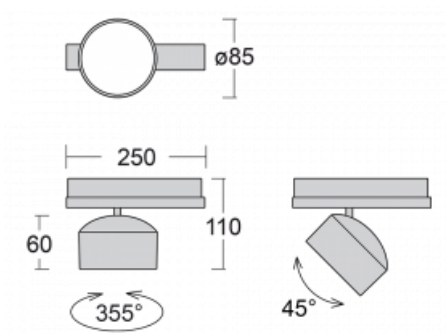

## Technical drawing

Type of installation	3 circuit track
Light distribution	Direct
Luminaire shape	Circular
Colour of the luminaires	Silver
Material	Aluminium
Lifetime	L80/B20 50 000 hours
Warranty	5 years
Description of luminaires	Luminaire 3 circuit track
Dimensions	$\varnothing 85 \text{ mm} \times 110 \text{ mm}$
Weight	0.45 kg
Light source	LED MODUL
Type of optical system	Reflector
Luminous flux*	2200 lm
Colour Temperature	3000 K warm white
Luminous efficacy	132 lm/W
Colour rendering index	80
Beam angle	$52^\circ$
UGR max. X=4H Y=8H, $\rho=70,50,20$	19.9