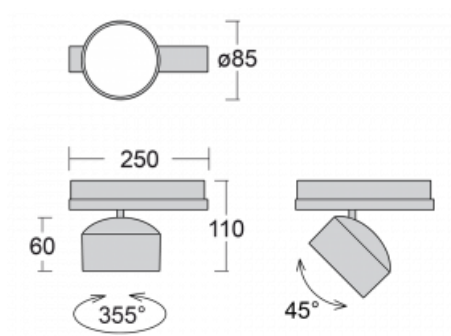

## Technical drawing

Type of installation	3 circuit track
Light distribution	Direct
Luminaire shape	Circular
Colour of the luminaires	Black
Material	Aluminium
Lifetime	L80/B20 50 000 hours
Warranty	5 years
Description of luminaires	Luminaire 3 circuit track
Dimensions	$\varnothing 85 \text{ mm} \times 110 \text{ mm}$
Weight	0.45 kg
Light source	LED MODUL
Type of optical system	Reflector
Luminous flux*	2200 lm
Colour Temperature	3000 K warm white
Luminous efficacy	132 lm/W
MacAdam Light source	3
Colour rendering index	80
Beam angle	52°
UGR max. X=4H Y=8H, $\varrho=70,50,20$	19.9