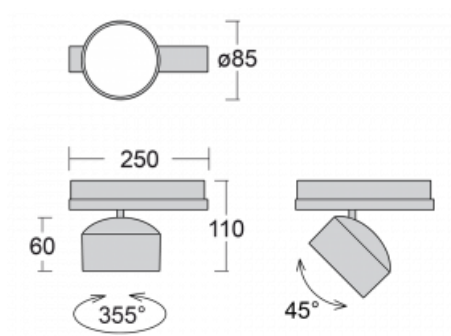

## Technical drawing

Type of installation	3 circuit track
Light distribution	Direct
Luminaire shape	Circular
Colour of the luminaires	Black
Material	Aluminium
Lifetime	L80/B20 50 000 hours
Warranty	5 years
Description of luminaires	Luminaire 3 circuit track
Dimensions	$\varnothing 85 \text{ mm} \times 110 \text{ mm}$
Weight	0.45 kg
Light source	LED MODUL
Type of optical system	Reflector
Luminous flux	2200 lm $\pm 10 \%$
Colour Temperature	3000 K warm white
Luminous efficacy	132 lm/W
MacAdam Light source	3
Colour rendering index	80
Beam angle	$52^\circ$
UGR max. X=4H Y=8H, $\varrho=70,50,20$	19.9