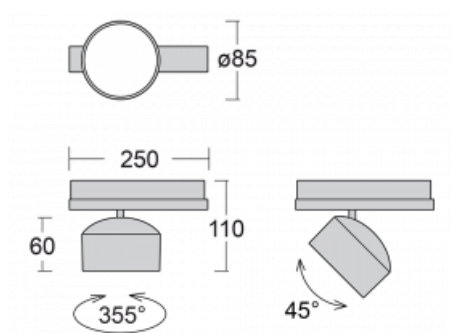

Technical drawing

Type of installation	3 circuit track
Light distribution	Direct
Luminaire shape	Circular
Colour of the luminaires	Silver
Material	Aluminium
Lifetime	L80/B20 50 000 hours
Warranty	5 years
Description of luminaires	Luminaire 3 circuit track
Dimensions	ø 85 mm × 110 mm
Weight	0.45 kg
Light source	LED MODUL
Type of optical system	Reflector
Luminous flux	2000 lm ± 10 %
Colour Temperature	4000 K cool white
Luminous efficacy	120 lm/W
MacAdam Light source	3
Colour rendering index	90
Beam angle	52°
UGR max. X=4H Y=8H, ρ=70,50,20	19.5