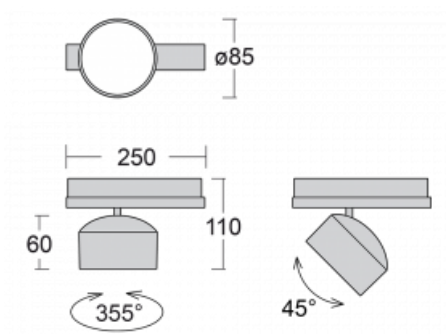

Luminaire

Drob-T

177-600W-10GGD/940, S

A dimmable, tilting track luminaire, whose shape is slightly reminiscent of headlights used on vintage cars. It features highbrightness LEDs with colour rendering of $Ra > 80$ or $Ra > 90$, transparent plexiglass or satin diffuser. The luminaires use adapters for the Global Track three-circuit tracks. Thanks to their minimalist design, they have lower luminous fluxes and are therefore more suitable for smaller shops with lower ceilings, such as drugstores or pharmacies. However, they can also be used in bars or less formal lobbies.

Technical drawing

Type of installation	3 circuit track
Light distribution	Direct
Luminaire shape	Circular
Colour of the luminaires	Silver
Material	Aluminium
Lifetime	L80/B20 50 000 hours
Warranty	5 years
Description of luminaires	Luminaire 3 circuit track
Dimensions	ø 85 mm × 110 mm
Weight	0.45 kg
Light source	LED MODUL
Type of optical system	Reflector
Luminous flux*	2000 lm
Colour Temperature	4000 K cool white
Luminous efficacy	120 lm/W
MacAdam Light source	3
Colour rendering index	90
Beam angle	52°
UGR max. X=4H Y=8H, ρ=70,50,20	19.5