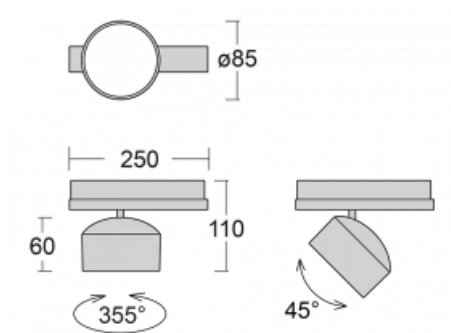

Technical drawing

Type of installation	3 circuit track
Light distribution	Direct
Luminaire shape	Circular
Colour of the luminaires	Black
Material	Aluminium
Lifetime	L80/B20 50 000 hours
Warranty	5 years
Description of luminaires	Luminaire 3 circuit track
Dimensions	$\varnothing 85 \text{ mm} \times 110 \text{ mm}$
Weight	0.45 kg
Light source	LED MODUL
Type of optical system	Reflector
Luminous flux*	2000 lm
Colour Temperature	4000 K cool white
Luminous efficacy	120 lm/W
MacAdam Light source	3
Colour rendering index	90
Beam angle	52°
UGR max. X=4H Y=8H, $\varrho=70,50,20$	19.5