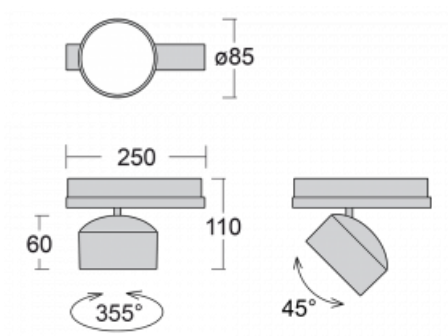

Luminaire

Drob-T

177-600W-10GGD/940, B

A dimmable, tilting track luminaire, whose shape is slightly reminiscent of headlights used on vintage cars. It features highbrightness LEDs with colour rendering of $Ra > 80$ or $Ra > 90$, transparent plexiglass or satin diffuser. The luminaires use adapters for the Global Track three-circuit tracks. Thanks to their minimalist design, they have lower luminous fluxes and are therefore more suitable for smaller shops with lower ceilings, such as drugstores or pharmacies. However, they can also be used in bars or less formal lobbies.

Technical drawing

Type of installation	3 circuit track
Light distribution	Direct
Luminaire shape	Circular
Colour of the luminaires	Black
Material	Aluminium
Lifetime	L80/B20 50 000 hours
Warranty	5 years
Description of luminaires	Luminaire 3 circuit track
Dimensions	$\varnothing 85 \text{ mm} \times 110 \text{ mm}$
Weight	0.45 kg
Light source	LED MODUL
Type of optical system	Reflector
Luminous flux	2000 lm $\pm 10 \%$
Colour Temperature	4000 K cool white
Luminous efficacy	120 lm/W
MacAdam Light source	3
Colour rendering index	90
Beam angle	52°
UGR max. X=4H Y=8H, $\varrho=70,50,20$	19.5