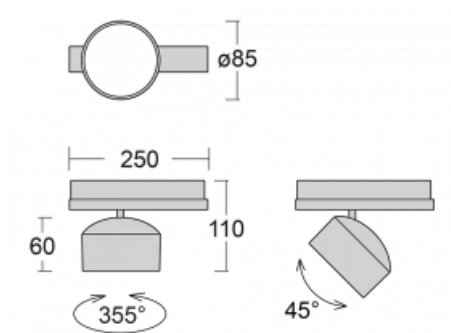

Technical drawing

Type of installation	3 circuit track
Light distribution	Direct
Luminaire shape	Circular
Colour of the luminaires	Black
Material	Aluminium
Lifetime	L80/B20 50 000 hours
Warranty	5 years
Description of luminaires	Luminaire 3 circuit track
Dimensions	ø 85 mm × 110 mm
Weight	0.5 kg
Light source	LED MODUL
Type of optical system	Reflector
Luminous flux	1900 lm ± 10 %
Colour Temperature	3000 K warm white
Luminous efficacy	114 lm/W
MacAdam Light source	3
Colour rendering index	90
Beam angle	52°
UGR max. X=4H Y=8H, ρ=70,50,20	19.4