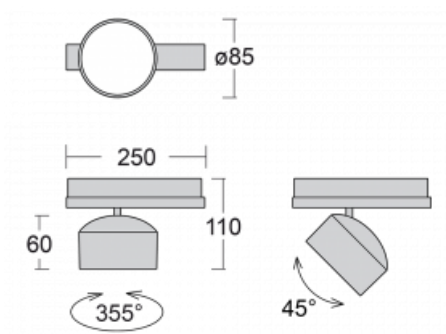

## Technical drawing

Type of installation	3 circuit track
Light distribution	Direct
Luminaire shape	Circular
Colour of the luminaires	White
Material	Aluminium
Lifetime	L80/B20 50 000 hours
Warranty	5 years
Description of luminaires	Luminaire 3 circuit track
Dimensions	$\varnothing 85 \text{ mm} \times 110 \text{ mm}$
Weight	0.5 kg
Light source	LED MODUL
Type of optical system	Reflector
Luminous flux*	2300 lm
Colour Temperature	4000 K cool white
Luminous efficacy	138 lm/W
MacAdam Light source	3
Colour rendering index	80
Beam angle	52°
UGR max. X=4H Y=8H, $\varrho=70,50,20$	20