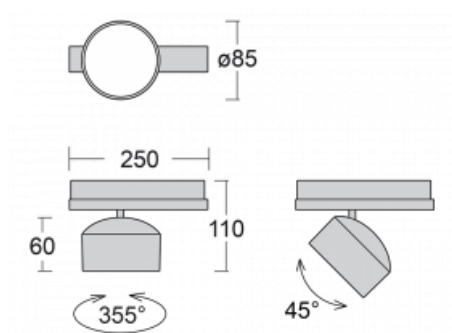

## Technical drawing

Type of installation	3 circuit track
Light distribution	Direct
Luminaire shape	Circular
Colour of the luminaires	Silver
Material	Aluminium
Lifetime	L80/B20 50 000 hours
Warranty	5 years
Description of luminaires	Luminaire 3 circuit track
Dimensions	ø 85 mm × 110 mm
Weight	0.5 kg
Light source	LED MODUL
Type of optical system	Reflector
Luminous flux*	2300 lm
Colour Temperature	4000 K cool white
Luminous efficacy	138 lm/W
MacAdam Light source	3
Colour rendering index	80
Beam angle	52°
UGR max. X=4H Y=8H, ρ=70,50,20	20