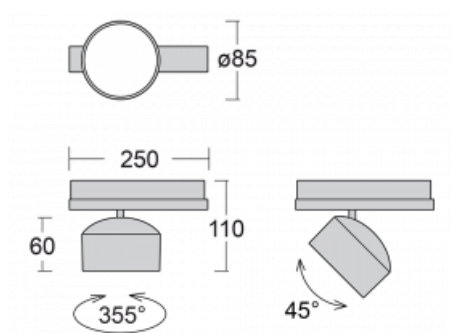

Technical drawing

| | |
|-----------------------------------|---------------------------|
| Type of installation | 3 circuit track |
| Light distribution | Direct |
| Luminaire shape | Circular |
| Colour of the luminaires | Silver |
| Material | Aluminium |
| Lifetime | L80/B20 50 000 hours |
| Warranty | 5 years |
| Description of luminaires | Luminaire 3 circuit track |
| Dimensions | ø 85 mm × 110 mm |
| Weight | 0.5 kg |
| Light source | LED MODUL |
| Type of optical system | Reflector |
| Luminous flux | 2300 lm ± 10 % |
| Colour Temperature | 4000 K cool white |
| Luminous efficacy | 138 lm/W |
| MacAdam Light source | 3 |
| Colour rendering index | 80 |
| Beam angle | 52° |
| UGR max. X=4H Y=8H, ρ=70,50,20 | 20 |