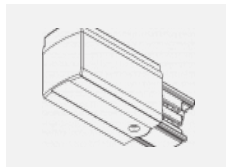

XTSC611-3, white
End feed DALI, white