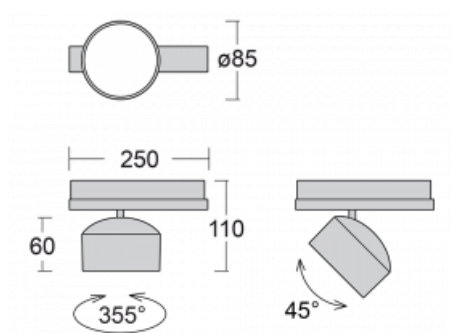

Technical drawing

Type of installation	3 circuit track
Light distribution	Direct
Luminaire shape	Circular
Colour of the luminaires	White
Material	Aluminium
Lifetime	L80/B20 50 000 hours
Warranty	5 years
Description of luminaires	Luminaire 3 circuit track
Dimensions	ø 85 mm × 110 mm
Weight	0.5 kg
Light source	LED MODUL
Type of optical system	Reflector
Luminous flux	2200 lm ± 10 %
Colour Temperature	3000 K warm white
Luminous efficacy	132 lm/W
MacAdam Light source	3
Colour rendering index	80
Beam angle	52°
UGR max. X=4H Y=8H, ρ=70,50,20	19.9