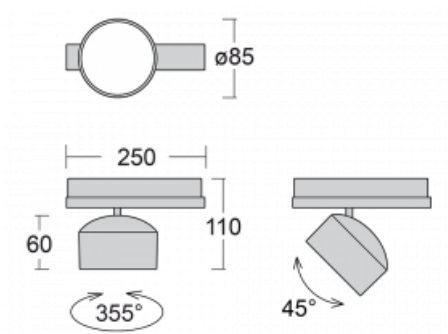

## Technical drawing

Type of installation	3 circuit track
Light distribution	Direct
Luminaire shape	Circular
Colour of the luminaires	Silver
Material	Aluminium
Lifetime	L80/B20 50 000 hours
Warranty	5 years
Description of luminaires	Luminaire 3 circuit track
Dimensions	$\varnothing 85 \text{ mm} \times 110 \text{ mm}$
Weight	0.5 kg
Light source	LED MODUL
Type of optical system	Reflector
Luminous flux*	2200 lm
Colour Temperature	3000 K warm white
Luminous efficacy	132 lm/W
MacAdam Light source	3
Colour rendering index	80
Beam angle	52°
UGR max. X=4H Y=8H, $\varrho=70,50,20$	19.9