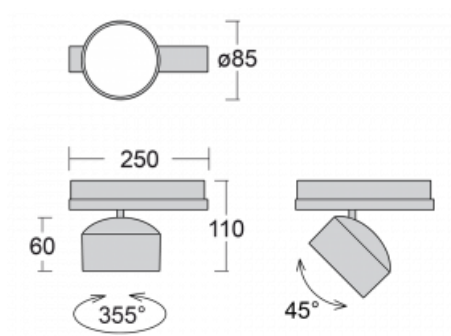

## Technical drawing

Type of installation	3 circuit track
Light distribution	Direct
Luminaire shape	Circular
Colour of the luminaires	Black
Material	Aluminium
Lifetime	L80/B20 50 000 hours
Warranty	5 years
Description of luminaires	Luminaire 3 circuit track
Dimensions	$\varnothing 85 \text{ mm} \times 110 \text{ mm}$
Weight	0.5 kg
Light source	LED MODUL
Type of optical system	Reflector
Luminous flux	1200 lm $\pm 10 \%$
Colour Temperature	3000 K warm white
Luminous efficacy	124 lm/W
MacAdam Light source	3
Colour rendering index	80
Beam angle	$52^\circ$
UGR max. X=4H Y=8H, $\varrho=70,50,20$	19.9