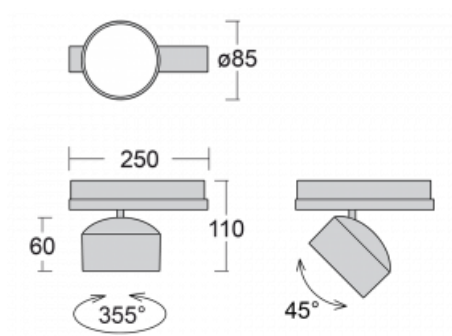

## Technical drawing

Type of installation	3 circuit track
Light distribution	Direct
Luminaire shape	Circular
Colour of the luminaires	Black
Material	Aluminium
Lifetime	L80/B20 50 000 hours
Warranty	5 years
Description of luminaires	Luminaire 3 circuit track
Dimensions	ø 85 mm × 110 mm
Weight	0.5 kg
Light source	LED MODUL
Type of optical system	Reflector
Luminous flux*	1200 lm
Colour Temperature	3000 K warm white
Luminous efficacy	124 lm/W
MacAdam Light source	3
Colour rendering index	80
Beam angle	52°
UGR max. X=4H Y=8H, ρ=70,50,20	19.9