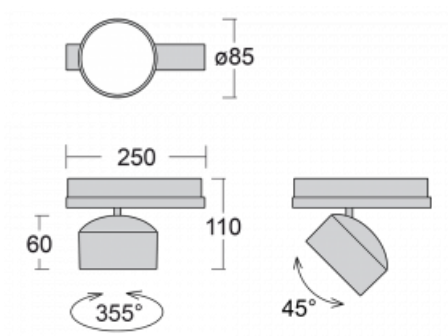

Luminaire

Drob-T

177-600U-10GGE/940, W

A dimmable, tilting track luminaire, whose shape is slightly reminiscent of headlights used on vintage cars. It features highbrightness LEDs with colour rendering of $Ra > 80$ or $Ra > 90$, transparent plexiglass or satin diffuser. The luminaires use adapters for the Global Track three-circuit tracks. Thanks to their minimalist design, they have lower luminous fluxes and are therefore more suitable for smaller shops with lower ceilings, such as drugstores or pharmacies. However, they can also be used in bars or less formal lobbies.

Technical drawing

Type of installation	3 circuit track
Light distribution	Direct
Luminaire shape	Circular
Colour of the luminaires	White
Material	Aluminium
Lifetime	L80/B20 50 000 hours
Warranty	5 years
Description of luminaires	Luminaire 3 circuit track
Dimensions	$\varnothing 85 \text{ mm} \times 110 \text{ mm}$
Weight	0.45 kg
Light source	LED MODUL
Type of optical system	Reflector
Luminous flux*	2000 lm
Colour Temperature	4000 K cool white
Luminous efficacy	120 lm/W
MacAdam Light source	3
Colour rendering index	90
Beam angle	25°
UGR max. X=4H Y=8H, $\varrho=70,50,20$	17.1