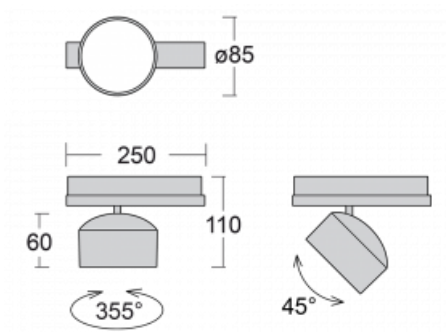

## Technical drawing

Type of installation	3 circuit track
Light distribution	Direct
Luminaire shape	Circular
Colour of the luminaires	Silver
Material	Aluminium
Lifetime	L80/B20 50 000 hours
Warranty	5 years
Description of luminaires	Luminaire 3 circuit track
Dimensions	$\varnothing 85 \text{ mm} \times 110 \text{ mm}$
Weight	0.45 kg
Light source	LED MODUL
Type of optical system	Reflector
Luminous flux	2000 lm $\pm 10 \%$
Colour Temperature	4000 K cool white
Luminous efficacy	120 lm/W
Colour rendering index	90
Beam angle	25°
UGR max. X=4H Y=8H, $\rho=70,50,20$	17.1