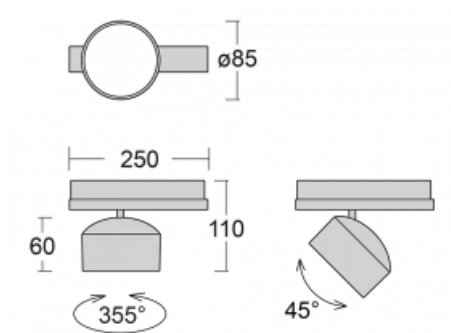

Technical drawing

Type of installation	3 circuit track
Light distribution	Direct
Luminaire shape	Circular
Colour of the luminaires	Black
Material	Aluminium
Lifetime	L80/B20 50 000 hours
Warranty	5 years
Description of luminaires	Luminaire 3 circuit track
Dimensions	$\varnothing 85 \text{ mm} \times 110 \text{ mm}$
Weight	0.45 kg
Light source	LED MODUL
Type of optical system	Reflector
Luminous flux*	2000 lm
Colour Temperature	4000 K cool white
Luminous efficacy	120 lm/W
MacAdam Light source	3
Colour rendering index	90
Beam angle	25°
UGR max. X=4H Y=8H, $\varrho=70,50,20$	17.1