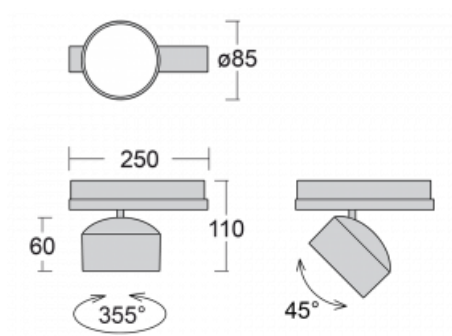

Technical drawing

Type of installation	3 circuit track
Light distribution	Direct
Luminaire shape	Circular
Colour of the luminaires	White
Material	Aluminium
Lifetime	L80/B20 50 000 hours
Warranty	5 years
Description of luminaires	Luminaire 3 circuit track
Dimensions	ø 85 mm × 110 mm
Weight	0.45 kg
Light source	LED MODUL
Type of optical system	Reflector
Luminous flux*	1900 lm
Colour Temperature	3000 K warm white
Luminous efficacy	114 lm/W
MacAdam Light source	3
Colour rendering index	90
Beam angle	25°
UGR max. X=4H Y=8H, ρ=70,50,20	16.9