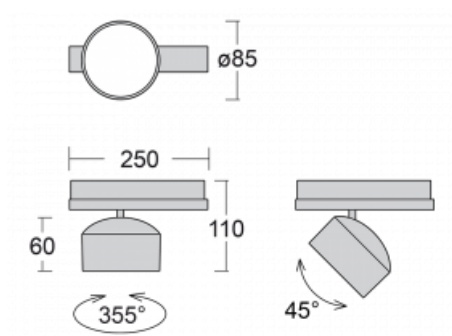

## Technical drawing

Type of installation	3 circuit track
Light distribution	Direct
Luminaire shape	Circular
Colour of the luminaires	Black
Material	Aluminium
Lifetime	L80/B20 50 000 hours
Warranty	5 years
Description of luminaires	Luminaire 3 circuit track
Dimensions	$\varnothing 85 \text{ mm} \times 110 \text{ mm}$
Weight	0.45 kg
Light source	LED MODUL
Type of optical system	Reflector
Luminous flux	1900 lm $\pm 10 \%$
Colour Temperature	3000 K warm white
Luminous efficacy	114 lm/W
MacAdam Light source	3
Colour rendering index	90
Beam angle	$25^\circ$
UGR max. X=4H Y=8H, $\varrho=70,50,20$	16.9