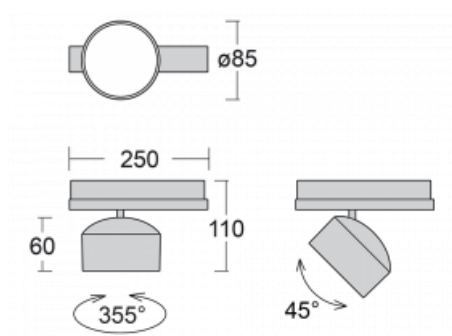

Technical drawing

Type of installation	3 circuit track
Light distribution	Direct
Luminaire shape	Circular
Colour of the luminaires	Black
Material	Aluminium
Lifetime	L80/B20 50 000 hours
Warranty	5 years
Description of luminaires	Luminaire 3 circuit track
Dimensions	$\varnothing 85 \text{ mm} \times 110 \text{ mm}$
Weight	0.45 kg
Light source	LED MODUL
Type of optical system	Reflector
Luminous flux*	1900 lm
Colour Temperature	3000 K warm white
Luminous efficacy	114 lm/W
MacAdam Light source	3
Colour rendering index	90
Beam angle	25°
UGR max. X=4H Y=8H, $\varrho=70,50,20$	16.9