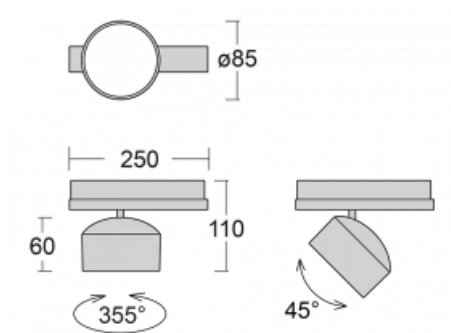

Technical drawing

Type of installation	3 circuit track
Light distribution	Direct
Luminaire shape	Circular
Colour of the luminaires	White
Material	Aluminium
Lifetime	L80/B20 50 000 hours
Warranty	5 years
Description of luminaires	Luminaire 3 circuit track
Dimensions	$\varnothing 85 \text{ mm} \times 110 \text{ mm}$
Weight	0.45 kg
Light source	LED MODUL
Type of optical system	Reflector
Luminous flux*	2300 lm
Colour Temperature	4000 K cool white
Luminous efficacy	138 lm/W
MacAdam Light source	3
Colour rendering index	80
Beam angle	25°
UGR max. X=4H Y=8H, $\varrho=70,50,20$	17.5