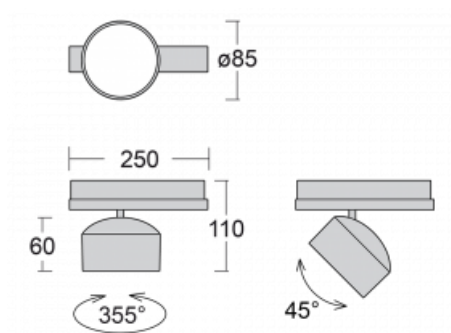

## Technical drawing

Type of installation	3 circuit track
Light distribution	Direct
Luminaire shape	Circular
Colour of the luminaires	White
Material	Aluminium
Lifetime	L80/B20 50 000 hours
Warranty	5 years
Description of luminaires	Luminaire 3 circuit track
Dimensions	ø 85 mm × 110 mm
Weight	0.45 kg
Light source	LED MODUL
Type of optical system	Reflector
Luminous flux	2300 lm ± 10 %
Colour Temperature	4000 K cool white
Luminous efficacy	138 lm/W
MacAdam Light source	3
Colour rendering index	80
Beam angle	25°
UGR max. X=4H Y=8H, ρ=70,50,20	17.5