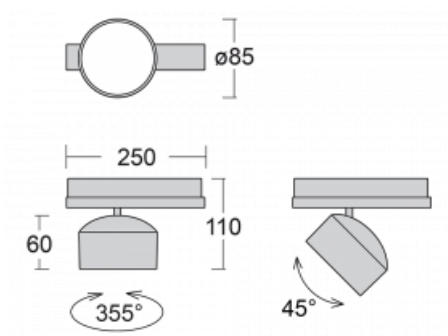

Luminaire

Drob-T

177-600U-10GGE/840, B

A dimmable, tilting track luminaire, whose shape is slightly reminiscent of headlights used on vintage cars. It features highbrightness LEDs with colour rendering of $Ra > 80$ or $Ra > 90$, transparent plexiglass or satin diffuser. The luminaires use adapters for the Global Track three-circuit tracks. Thanks to their minimalist design, they have lower luminous fluxes and are therefore more suitable for smaller shops with lower ceilings, such as drugstores or pharmacies. However, they can also be used in bars or less formal lobbies.

Technical drawing

Type of installation	3 circuit track
Light distribution	Direct
Luminaire shape	Circular
Colour of the luminaires	Black
Material	Aluminium
Lifetime	L80/B20 50 000 hours
Warranty	5 years
Description of luminaires	Luminaire 3 circuit track
Dimensions	$\varnothing 85 \text{ mm} \times 110 \text{ mm}$
Weight	0.45 kg
Light source	LED MODUL
Type of optical system	Reflector
Luminous flux	2300 lm $\pm 10 \%$
Colour Temperature	4000 K cool white
Luminous efficacy	138 lm/W
MacAdam Light source	3
Colour rendering index	80
Beam angle	25°
UGR max. X=4H Y=8H, $\varrho=70,50,20$	17.5