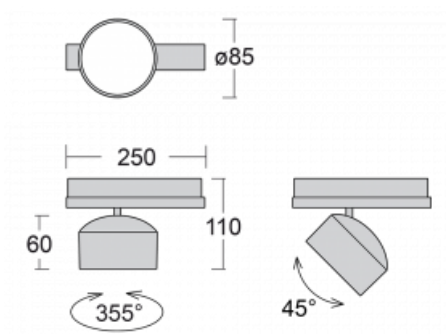

Luminaire

Drob-T

177-600U-10GGE/840, B

A dimmable, tilting track luminaire, whose shape is slightly reminiscent of headlights used on vintage cars. It features highbrightness LEDs with colour rendering of $Ra > 80$ or $Ra > 90$, transparent plexiglass or satin diffuser. The luminaires use adapters for the Global Track three-circuit tracks. Thanks to their minimalist design, they have lower luminous fluxes and are therefore more suitable for smaller shops with lower ceilings, such as drugstores or pharmacies. However, they can also be used in bars or less formal lobbies.

Technical drawing

Type of installation	3 circuit track
Light distribution	Direct
Luminaire shape	Circular
Colour of the luminaires	Black
Material	Aluminium
Lifetime	L80/B20 50 000 hours
Warranty	5 years
Description of luminaires	Luminaire 3 circuit track
Dimensions	$\varnothing 85 \text{ mm} \times 110 \text{ mm}$
Weight	0.45 kg
Light source	LED MODUL
Type of optical system	Reflector
Luminous flux*	2300 lm
Colour Temperature	4000 K cool white
Luminous efficacy	138 lm/W
MacAdam Light source	3
Colour rendering index	80
Beam angle	25°
UGR max. X=4H Y=8H, $\varrho=70,50,20$	17.5