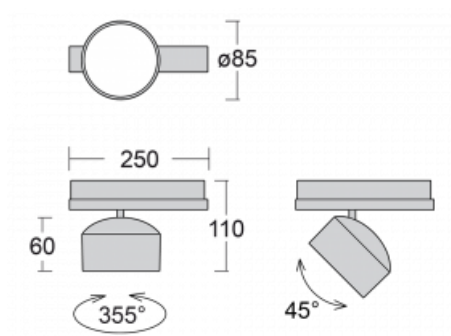

Luminaire

Drob-T

177-600U-10GGE/830, S

A dimmable, tilting track luminaire, whose shape is slightly reminiscent of headlights used on vintage cars. It features highbrightness LEDs with colour rendering of $Ra > 80$ or $Ra > 90$, transparent plexiglass or satin diffuser. The luminaires use adapters for the Global Track three-circuit tracks. Thanks to their minimalist design, they have lower luminous fluxes and are therefore more suitable for smaller shops with lower ceilings, such as drugstores or pharmacies. However, they can also be used in bars or less formal lobbies.

Technical drawing

Type of installation	3 circuit track
Light distribution	Direct
Luminaire shape	Circular
Colour of the luminaires	Silver
Material	Aluminium
Lifetime	L80/B20 50 000 hours
Warranty	5 years
Description of luminaires	Luminaire 3 circuit track
Dimensions	$\varnothing 85 \text{ mm} \times 110 \text{ mm}$
Weight	0.5 kg
Light source	LED MODUL
Type of optical system	Reflector
Luminous flux	2200 lm $\pm 10 \%$
Colour Temperature	3000 K warm white
Luminous efficacy	132 lm/W
Colour rendering index	80
Beam angle	25°
UGR max. X=4H Y=8H, $\rho=70,50,20$	17.4