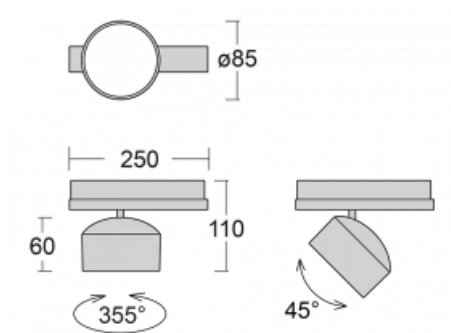

## Technical drawing

Type of installation	3 circuit track
Light distribution	Direct
Luminaire shape	Circular
Colour of the luminaires	Black
Material	Aluminium
Lifetime	L80/B20 50 000 hours
Warranty	5 years
Description of luminaires	Luminaire 3 circuit track
Dimensions	$\varnothing 85 \text{ mm} \times 110 \text{ mm}$
Weight	0.45 kg
Light source	LED MODUL
Type of optical system	Reflector
Luminous flux	2200 lm $\pm 10 \%$
Colour Temperature	3000 K warm white
Luminous efficacy	132 lm/W
MacAdam Light source	3
Colour rendering index	80
Beam angle	$25^\circ$
UGR max. X=4H Y=8H, $\varrho=70,50,20$	17.4