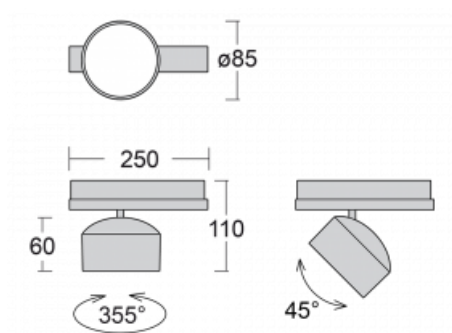

## Technical drawing

Type of installation	3 circuit track
Light distribution	Direct
Luminaire shape	Circular
Colour of the luminaires	Black
Material	Aluminium
Lifetime	L80/B20 50 000 hours
Warranty	5 years
Description of luminaires	Luminaire 3 circuit track
Dimensions	$\varnothing 85 \text{ mm} \times 110 \text{ mm}$
Weight	0.45 kg
Light source	LED MODUL
Type of optical system	Reflector
Luminous flux*	2200 lm
Colour Temperature	3000 K warm white
Luminous efficacy	132 lm/W
MacAdam Light source	3
Colour rendering index	80
Beam angle	$25^\circ$
UGR max. X=4H Y=8H, $\varrho=70,50,20$	17.4