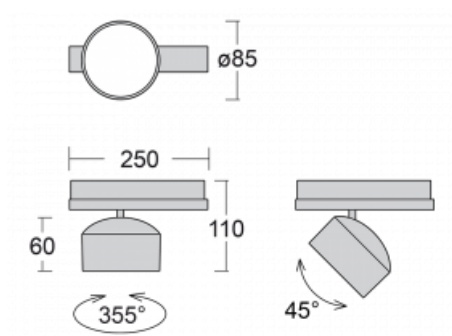

## Technical drawing

Type of installation	3 circuit track
Light distribution	Direct
Luminaire shape	Circular
Colour of the luminaires	White
Material	Aluminium
Lifetime	L80/B20 50 000 hours
Warranty	5 years
Description of luminaires	Luminaire 3 circuit track
Dimensions	ø 85 mm × 110 mm
Weight	0.5 kg
Light source	LED MODUL
Type of optical system	Reflector
Luminous flux*	2000 lm
Colour Temperature	4000 K cool white
Luminous efficacy	120 lm/W
MacAdam Light source	3
Colour rendering index	90
Beam angle	25°
UGR max. X=4H Y=8H, $\rho=70,50,20$	17.1