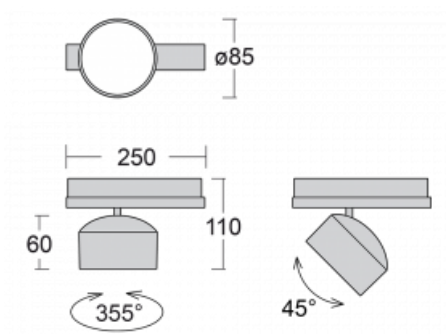

## Technical drawing

Type of installation	3 circuit track
Light distribution	Direct
Luminaire shape	Circular
Colour of the luminaires	Silver
Material	Aluminium
Lifetime	L80/B20 50 000 hours
Warranty	5 years
Description of luminaires	Luminaire 3 circuit track
Dimensions	ø 85 mm × 110 mm
Weight	0.5 kg
Light source	LED MODUL
Type of optical system	Reflector
Luminous flux*	2000 lm
Colour Temperature	4000 K cool white
Luminous efficacy	120 lm/W
MacAdam Light source	3
Colour rendering index	90
Beam angle	25°
UGR max. X=4H Y=8H, ρ=70,50,20	17.1