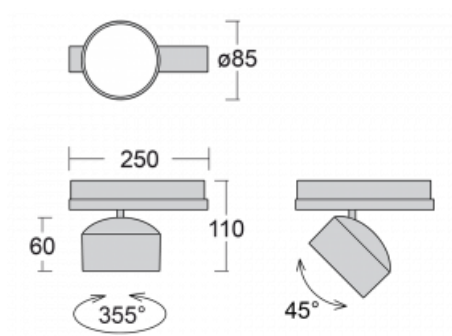

Technical drawing

| | |
|-----------------------------------|---------------------------|
| Type of installation | 3 circuit track |
| Light distribution | Direct |
| Luminaire shape | Circular |
| Colour of the luminaires | Silver |
| Material | Aluminium |
| Lifetime | L80/B20 50 000 hours |
| Warranty | 5 years |
| Description of luminaires | Luminaire 3 circuit track |
| Dimensions | ø 85 mm × 110 mm |
| Weight | 0.5 kg |
| Light source | LED MODUL |
| Type of optical system | Reflector |
| Luminous flux | 2000 lm ± 10 % |
| Colour Temperature | 4000 K cool white |
| Luminous efficacy | 120 lm/W |
| MacAdam Light source | 3 |
| Colour rendering index | 90 |
| Beam angle | 25° |
| UGR max. X=4H Y=8H, ρ=70,50,20 | 17.1 |